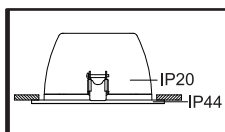

Suzhou Opplé Lighting Co., Ltd.
215200
East Side, Fenyang Road,
Fenhu Economic Development Zone,
Wujiang City, Jiangsu Province,
P.R.China

OPPLE Lighting B.V.
Materiaalweg 6-6A
5681 RJ Best
The Netherlands
service@opple.com
www.opple.com