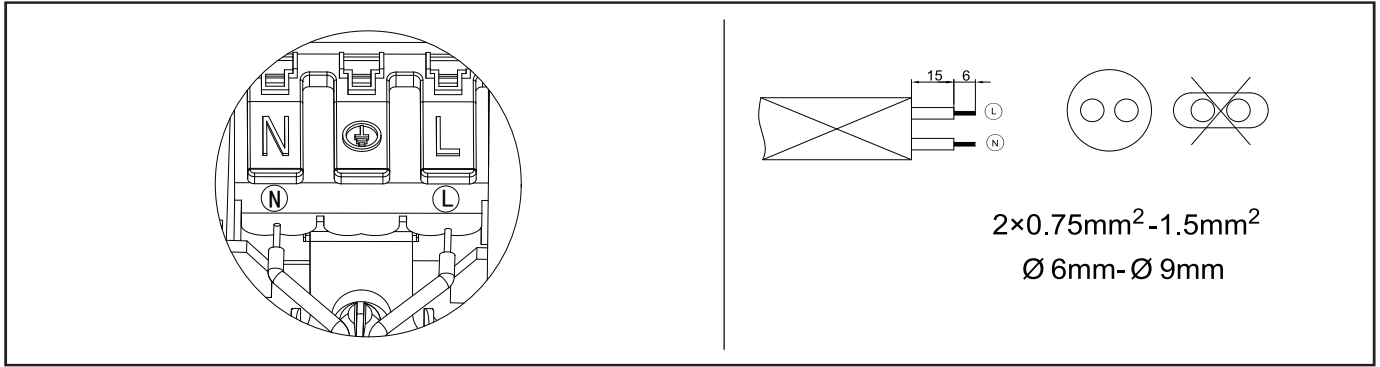

LED Spot EcoMax

| Type | CCT | kg |
|------------------|-------|--------|
| LED SP-RF-E-4.5W | 2700K | 0.08kg |
| | 4000K | 0.08kg |

| Type | A (mm) | B (mm) | C (mm) |
|------------------|--------|--------|--------|
| LED SP-RF-E-4.5W | 100 | 250 | 250 |

| Type | H (mm) | Ø (mm) | D (mm) |
|------------------|--------|--------|--------|
| LED SP-RF-E-4.5W | 35 | 68 | 78 |

①

Ø = 68 ± 2.5mm

②

Connection terminal not provided

Luminaires not suitable for covering with thermally insulating material.
Leuchten sind nicht mit thermisch isolierenden Materialien abzudecken.